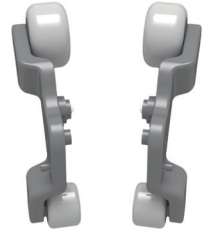

COMPACT MASSAGE CHAIR **CirC** plus⁺

SYNCA

COMPACT MASSAGE CHAIR **CirC**⁺

More than a piece of furniture, A massage chair

Experience the elegance of Japanese “Shibui” design. Traditional massage chairs are large, bulky, shiny, and can be an eyesore. The CirC+ uses the “Shibui” Japanese design approach resulting in something that’s subtly beautiful that you learn to appreciate the little details in. At first glance most people see a chair, but you’ll fall in love with the massage that reaches from your glutes up to your neck and shoulder - the soothing heat, the comfort, the ease of the wireless remote. Some things in life should be appreciated, the CirC+ is one of them.

A ZERO GRAVITY CRADLE TO HELP YOU FIND RELAXATION

Zero Gravity is a neutral posture position that was developed by Nasa where the seat cradles and supports your body at precise angles and provides balanced equal support from the legs up to the head. This reduces impact on the body by taking pressure off the lower vertebrae, reducing restriction points on your blood vessel, and it just feels good.

LUMBAR TO BUTTOCKS

The deep circular kneading and rolling movements provide thorough coverage throughout the lower back and glutes helping loosen muscles and provide relief along the Sciatic nerve.

Similar chairs will replace metal parts with plastic or use simplified massage robots that cost less but are less effective, the CirC+ doesn't cut any corners and uses the same massage robot you'll find in chairs twice its price.

4 MESSAGE HANDS

Quad Roller Technology utilized in full size massage chair delivers superior coverage, quality of massage technique, and a more therapeutic massage – most similar chairs use reduced performance systems