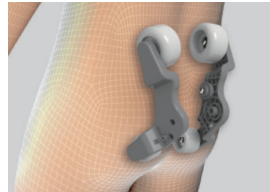

COMPACT MASSAGE CHAIR **CirC** plus⁺

SYNCA

COMPACT MASSAGE CHAIR **CirC**⁺

More than a piece of furniture, A massage chair

Experience the elegance of Japanese “Shibui” design. Traditional massage chairs are large, bulky, shiny, and can be an eyesore. The CirC+ uses the “Shibui” Japanese design approach resulting in something that’s subtly beautiful that you learn to appreciate the little details in. At first glance most people see a chair, but you’ll fall in love with the massage that reaches from your glutes up to your neck and shoulder - the soothing heat, the comfort, the ease of the wireless remote. Some things in life should be appreciated, the CirC+ is one of them.

A ZERO GRAVITY CRADLE TO HELP YOU FIND RELAXATION

Zero Gravity is a neutral posture position that was developed by Nasa where the seat cradles and supports your body at precise angles and provides balanced equal support from the legs up to the head. This reduces impact on the body by taking pressure off the lower vertebrae, reducing restriction points on your blood vessel, and it just feels good.

A FULL-SIZE MESSAGE ROBOT HIDDEN IN A CHAIR

NECK AND SHOULDER

Deep circular kneading movements reduce muscle tension and stiffness

FULL BACK

Rolling movement provide traction along the spine loosening hard to reach muscles

LUMBAR TO BUTTOCKS

The deep circular kneading and rolling movements provide thorough coverage throughout the lower back and glutes helping loosen muscles and provide relief along the Sciatic nerve.

Similar chairs will replace metal parts with plastic or use simplified massage robots that cost less but are less effective, the CirC+ doesn't cut any corners and uses the same massage robot you'll find in chairs twice its price.