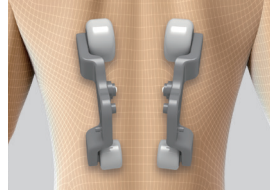

COMPACT MASSAGE CHAIR **CirC** plus⁺

SYNCA

COMPACT MASSAGE CHAIR **CirC**⁺

More than a piece of furniture, A massage chair

Experience the elegance of Japanese “Shibui” design. Traditional massage chairs are large, bulky, shiny, and can be an eyesore. The CirC+ uses the “Shibui” Japanese design approach resulting in something that’s subtly beautiful that you learn to appreciate the little details in. At first glance most people see a chair, but you’ll fall in love with the massage that reaches from your glutes up to your neck and shoulder - the soothing heat, the comfort, the ease of the wireless remote. Some things in life should be appreciated, the CirC+ is one of them.

A ZERO GRAVITY CRADLE TO HELP YOU FIND RELAXATION

Zero Gravity is a neutral posture position that was developed by Nasa where the seat cradles and supports your body at precise angles and provides balanced equal support from the legs up to the head. This reduces impact on the body by taking pressure off the lower vertebrae, reducing restriction points on your blood vessel, and it just feels good.

A FULL-SIZE MESSAGE ROBOT HIDDEN IN A CHAIR

NECK AND SHOULDER

Deep circular kneading movements reduce muscle tension and stiffness

FULL BACK

Rolling movement provide traction along the spine loosening hard to reach muscles

LUMBAR TO BUTTOCKS

The deep circular kneading and rolling movements provide thorough coverage throughout the lower back and glutes helping loosen muscles and provide relief along the Sciatic nerve.

Similar chairs will replace metal parts with plastic or use simplified massage robots that cost less but are less effective, the CirC+ doesn't cut any corners and uses the same massage robot you'll find in chairs twice its price.