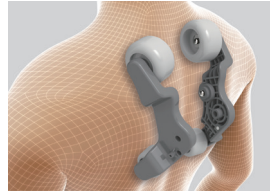

COMPACT MASSAGE CHAIR **CirC** plus⁺

SYNCA

COMPACT MASSAGE CHAIR **CirC**⁺

More than a piece of furniture, A massage chair

Experience the elegance of Japanese “Shibui” design. Traditional massage chairs are large, bulky, shiny, and can be an eyesore. The CirC+ uses the “Shibui” Japanese design approach resulting in something that’s subtly beautiful that you learn to appreciate the little details in. At first glance most people see a chair, but you’ll fall in love with the massage that reaches from your glutes up to your neck and shoulder - the soothing heat, the comfort, the ease of the wireless remote. Some things in life should be appreciated, the CirC+ is one of them.

A ZERO GRAVITY CRADLE TO HELP YOU FIND RELAXATION

Zero Gravity is a neutral posture position that was developed by Nasa where the seat cradles and supports your body at precise angles and provides balanced equal support from the legs up to the head. This reduces impact on the body by taking pressure off the lower vertebrae, reducing restriction points on your blood vessel, and it just feels good.

Long SL Track Rail

Using a 45.5in long rail SL Track massage system you'll receive deeper massage and more coverage than most other chairs on the market.

The CirC+ requires under 6inches of space behind the chair (15cm) when fully reclined, This allows you put the massage chair anywhere in your house you want without worrying about it hitting the wall as it reclines back.

A FULL-SIZE MESSAGE ROBOT HIDDEN IN A CHAIR

NECK AND SHOULDER

Deep circular kneading movements reduce muscle tension and stiffness

FULL BACK

Rolling movement provide traction along the spine loosening hard to reach muscles